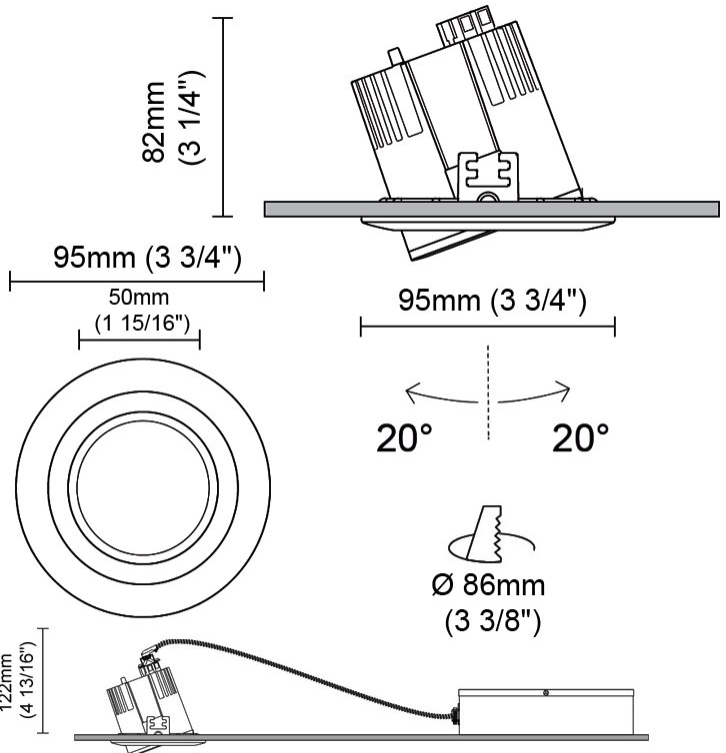

GENERAL

Series: Dixit
Brand: Ivela
Division: Architectural
Mounting Type: Recessed
Mounting Location: Ceiling
Subcategory: Downlight

PHYSICAL

Shape: Round
Diameter (mm): 95
Diameter (in): 3 ³/₄
Depth (mm): 82
Depth (in): 3 ¹/₄
Min. Recessing Depth (mm): 122
Min. Recessing Depth (in): 4 ¹³/₁₆
Light Distribution: Adjustable / Direct
Weight (kg): 0.4
Weight (lbs): 0.88
Cut-out Measurements: 86mm / 3 3/8

GENERAL

Series: Dixit
 Subseries: Dixit RA11
 Brand: Ivela
 Division: Architectural
 Mounting Type: Recessed
 Mounting Location: Ceiling
 Subcategory: Downlight

PHYSICAL

Shape: Round
 Diameter (mm): 125
 Diameter (in): 4 ¹⁵/₁₆
 Height (mm): 79
 Height (in): 3 ¹/₈
 Min. Recessing Depth (mm): 119
 Min. Recessing Depth (in): 4 ¹¹/₁₆
 Light Distribution: Direct
 Weight (kg): 0.6
 Weight (lbs): 1.32
 Diffuser: Clear Polycarbonate
 Fixture Finish: MWH
 Fixture Material: Aluminum Die Cast
 Cut-out Measurements: 116mm / 4 9/16"

GENERAL

Series: Dixit
 Subseries: Dixit RA8
 Brand: Ivela
 Division: Architectural
 Mounting Type: Recessed
 Mounting Location: Ceiling
 Subcategory: Downlight

PHYSICAL

Shape: Round
 Diameter (mm): 95
 Diameter (in): 3 ¾
 Height (mm): 82
 Height (in): 3 ¼
 Min. Recessing Depth (mm): 122
 Min. Recessing Depth (in): 4 13/16
 Light Distribution: Adjustable / Direct
 Weight (kg): 0.4
 Weight (lbs): 0.88
 Diffuser: Clear Polycarbonate
 Fixture Finish: MWH
 Fixture Material: Aluminum Die Cast
 Cut-out Measurements: 86mm / 3 3/8"

Optic°: 26
 Beam Angle: Symmetric
 Adjustability: Tilt ±20°
 Upon Request: Optic 45° (mirror-metallized) / 65° (white)

RATINGS AND CERTIFICATIONS

Certified By: Certified for North American Standards
 IP rating: IP20
 IK Rating: IK08
 Glare Rating: ≤ 19