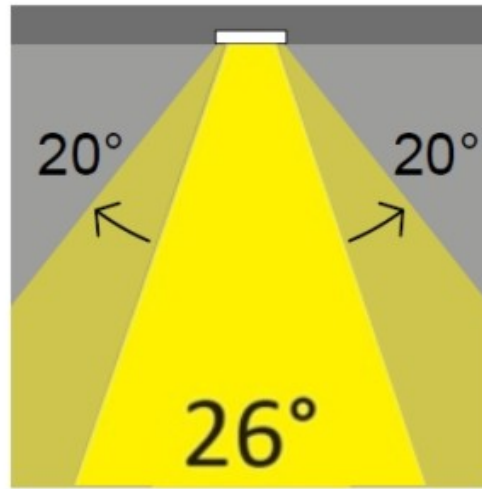

DP	DV			
Dimming	Phase	0-10V			
Color Temperature	27K	30K	35K	40K	K°
	2700K	3000K	3500K	4000K	

Order Example **L5XXXXXX-DV-30K**

0-10V 3000K

A